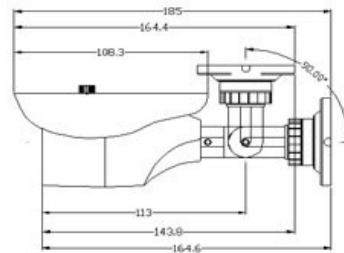

CP- VCG-T10L2V1-0360

1 MP HDCVI IR Bullet Camera - 20 Mtr.

Main Features

- 1 MP HQIS Pro Image Sensor
- 25/30fps@720P
- Day/Night(ICR), AWB, AGC, BLC
- 3.6 mm Lens
- IR Range of 20 Mtr.
- IP66

*Product casing and specifications are subject to change without prior notice

CP- VCG-T10L2V1-0360

1 MP HDCVI IR Bullet Camera - 20 Mtr.

Feature

Image Sensor
Minimum Illumination
Shutter Speed
White Balance
Gain Control(AGC)
Lens
S/N Ratio
Video Streaming
ICR
IR
No. of IR LEDs
Operating Temperature
Humidity
Power Source
Power Consumption
Weatherproof Standard
Dimension
Weight

Specification

1 MP HQIS Pro Image Sensor
0.1Lux@F1.2(AGC ON), 0 lux IR on
1/50s(1/60s)-1/100,000s (Auto/Fixed)
Auto
Auto
3.6mm
52dB
720P@25 fps
Supports
IR Range of 20 Mtr.
24
-20°C~+50°C
-10%~90%
DC12V (±10%)
0.4W(2.5W after IR LED Powered on)
IP66
185mm x 68.5mm x 77.3mm
0.28 Kg.