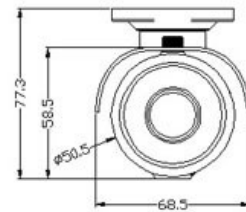

CP- VCG-T10L2V1-0360

1 MP HDCVI IR Bullet Camera - 20 Mtr.

Main Features

- 1 MP HQIS Pro Image Sensor
- 25/30fps@720P
- Day/Night(ICR), AWB, AGC, BLC
- 3.6 mm Lens
- IR Range of 20 Mtr.
- IP66

*Product casing and specifications are subject to change without prior notice

CP- VCG-T10L2V1-0360

1 MP HDCVI IR Bullet Camera - 20 Mtr.

Feature

Image Sensor
Minimum Illumination
Shutter Speed
White Balance
Gain Control(AGC)
Lens
S/N Ratio
Video Streaming
ICR
IR
No. of IR LEDs
Operating Temperature
Humidity
Power Source
Power Consumption
Weatherproof Standard
Dimension
Weight

Specification

1 MP HQIS Pro Image Sensor
0.1Lux@F1.2(AGC ON), 0 lux IR on
1/50s(1/60s)-1/100,000s (Auto/Fixed)
Auto
Auto
3.6mm
52dB
720P@25 fps
Supports
IR Range of 20 Mtr.
24
-20°C~+50°C
-10%~90%
DC12V (±10%)
0.4W(2.5W after IR LED Powered on)
IP66
185mm x 68.5mm x 77.3mm
0.28 Kg.